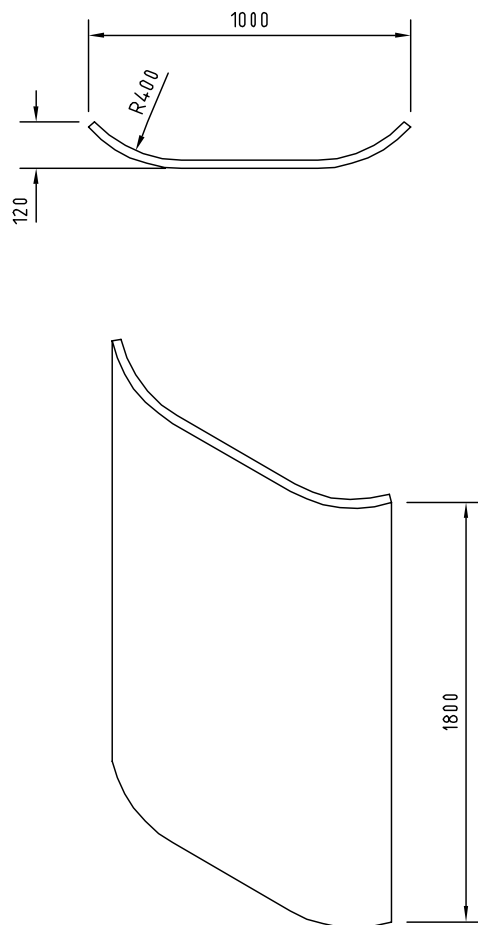

SPECIFICATIONS BED HEAD PANEL

TOTAL THICKNESS:-	10.2mm
NUMBER OF LAMINATIONS:-	VARIABLE
ADHESIVE:-	UREA FORMALDEHYDE GRASP CR560.
CURING METHOD:-	RADIO FREQUENCY.
GRADE:-	POLISH