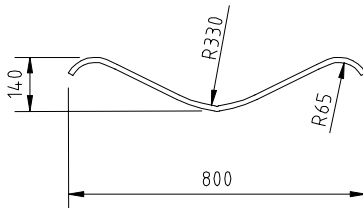

SPCIFICATIONS - BENCH SEATING

TOTAL THICKNESS:-	12.8mm
NUMBER OF LAMINATIONS:-	8
ADHESIVE:-	URBA FORMALDEHYDE GRASP CR560.
CURING METHOD:-	RADIO FREQUENCY.
MAXIMUM LENGTH:-	2400mm
GRADE:-	POLISH